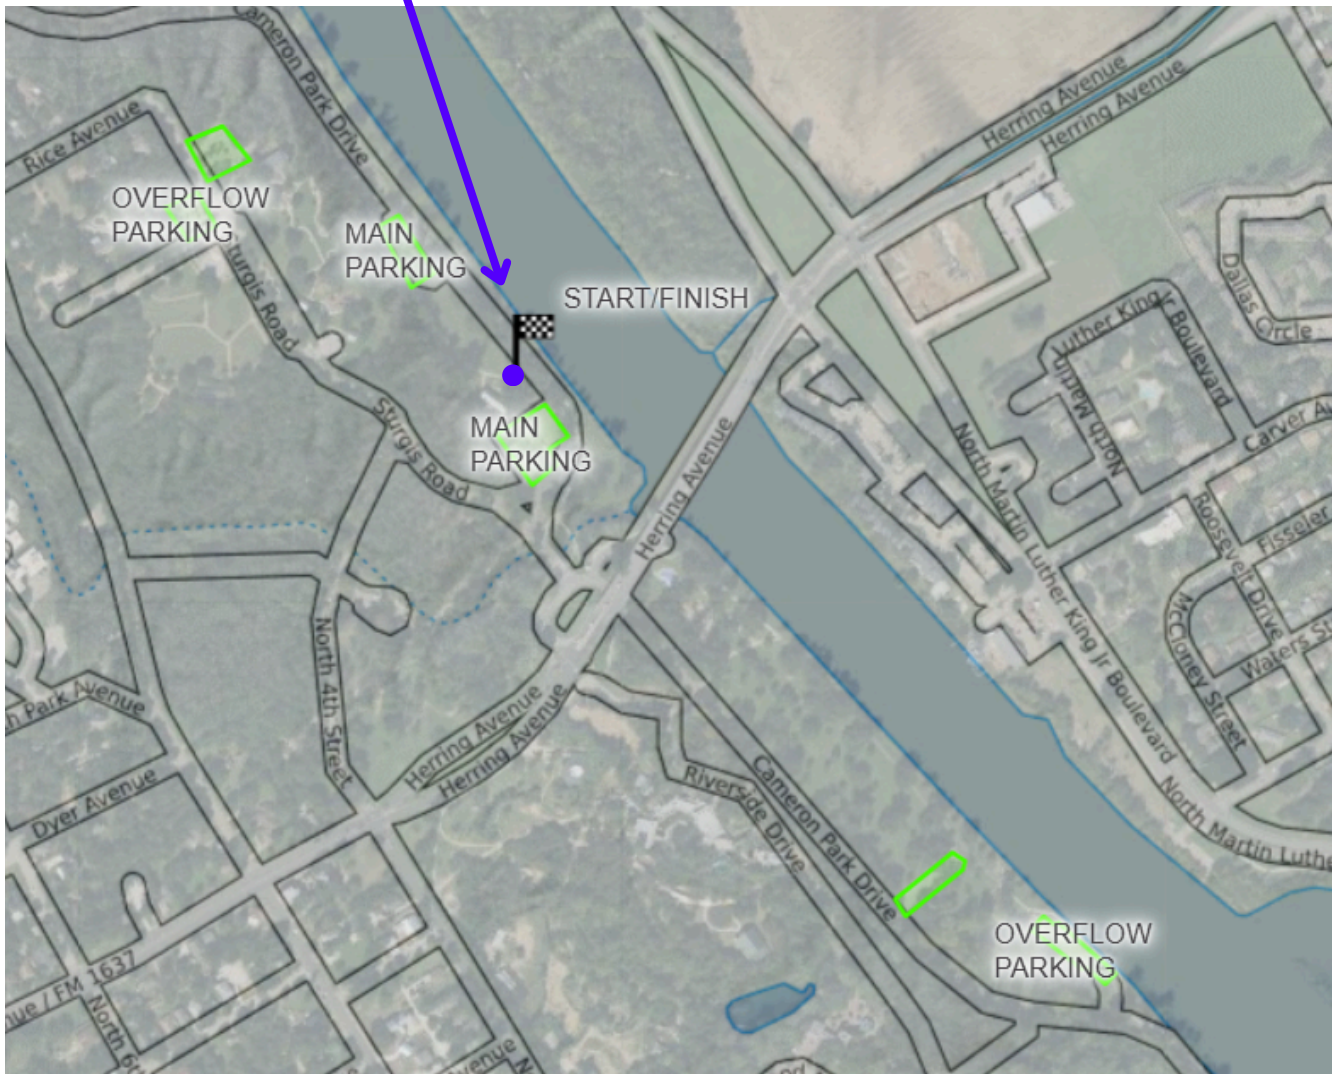

5K, 10M, 20M, 50K, 50M "BEAST"
+ 10M RUCK

Apr. 4, 2026

Cameron Park Redwood Shelter

2300 Cameron Park Dr, Waco, TX 76708 (PIN)

Welcome to The Beast fo the Brazos. This is an original event crafted by Texas Outlaw Running Company. The Beast of the Brazos is a dirt & rocky single track trail that follows a 10M loop with 1200-ft elevation gain each loop. We are so excited for the amazing weekend on the trail.

EMMONS WATER STATION

(MILE 3.1, 7.5 & 8) We will have water, electrolytes.

**TEXAS
OUTLAW
RUNNING**

COURSE MAP

Blue - 10M loop

Red - 5K loop

Main Aid Station & Start/Finish Line

***Click the image to view interactive course map**

**TEXAS
OUTLAW
RUNNING**

BEAST OF THE BRAZOS

PARKING

- **PARKING NEAR THE START/FINISH LINE WILL FILL UP QUICK.**
- **THERE ARE MANY PARKING LOTS NEAR THE START/FINISH LINE, PARK IN THOSE.**

Start/Finish Line

BEAST OF THE BRAZOS

COURSE DETAILS

COURSE PROFILE

Cameron Park is a 416-acre oasis with towering trees, two rivers, breathtaking cliffs, playgrounds and a multi-use National Recreation Trail System. Since the William Cameron family donated the parkland more than 100 years ago, the park has been constantly abuzz with parties, festivals and sports. The Beast of the Brazos trail run features beautiful scenery and challenging rooty, dirt, and grass trails with 1200 feet of elevation for the 10M loop. The race follows a single-track trail with the start/finish line at the .