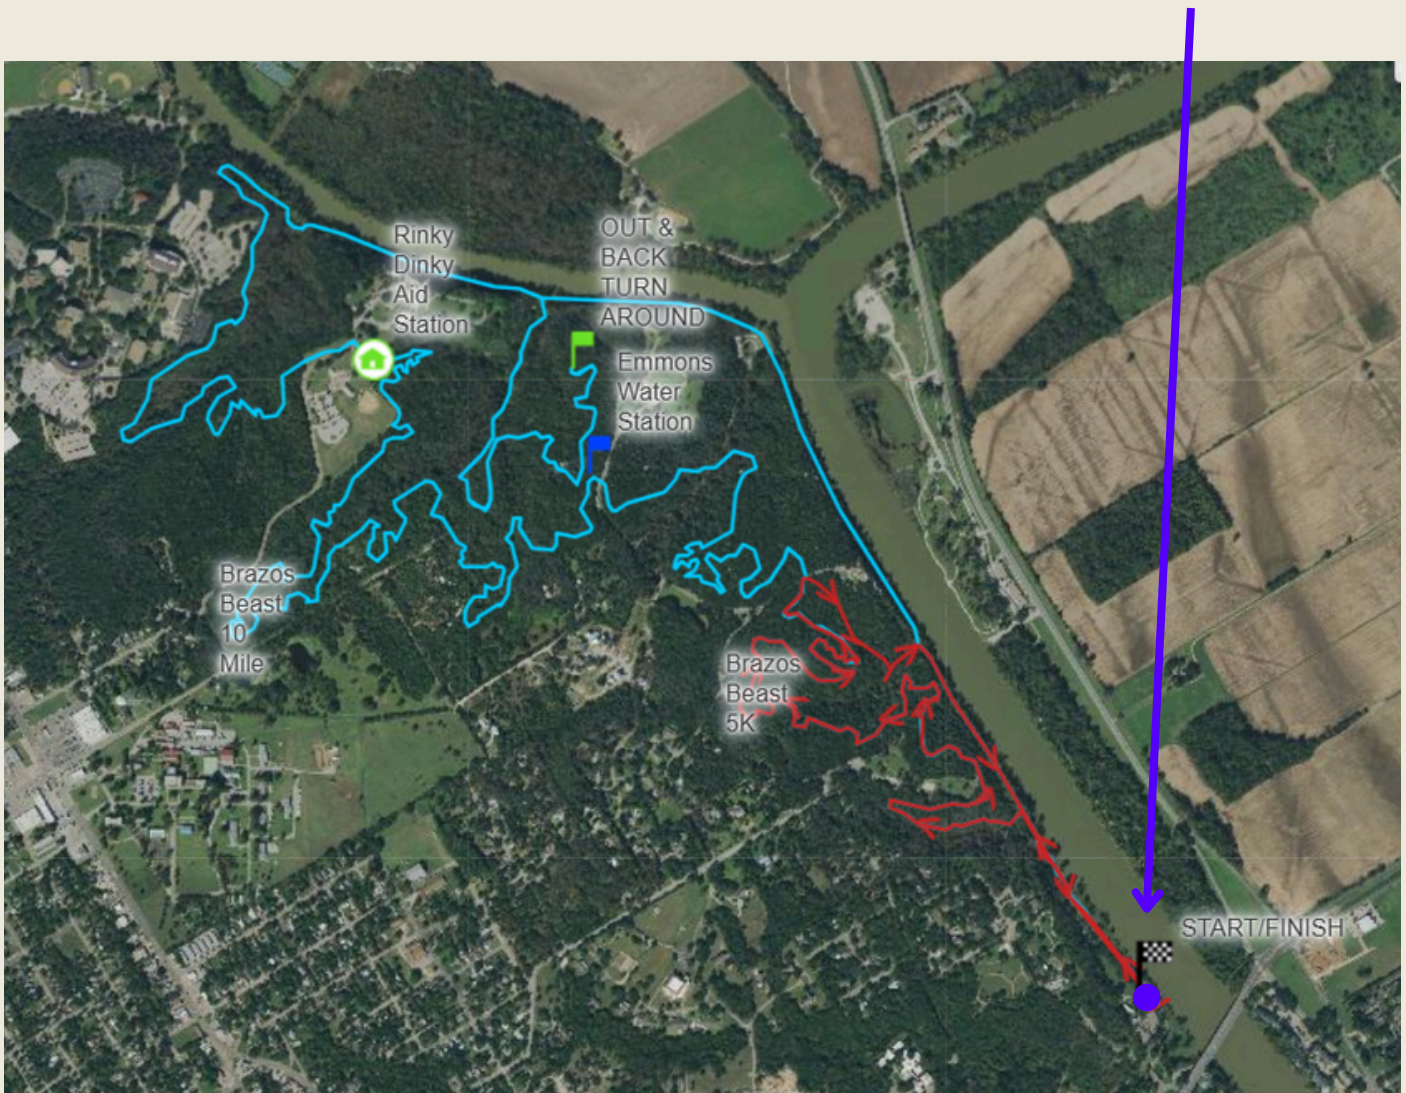

5K, 10M, 20M, 50K, 50M "BEAST"
+ 10M RUCK

Apr. 4, 2026

Cameron Park Redwood Shelter

2300 Cameron Park Dr, Waco, TX 76708 (PIN)

Welcome to The Beast fo the Brazos. This is an original event crafted by Texas Outlaw Running Company. The Beast of the Brazos is a dirt & rocky single track trail that follows a 10M loop with 1200-ft elevation gain each loop. We are so excited for the amazing weekend on the trail.

EMMONS WATER STATION

(MILE 3.1, 7.5 & 8) We will have water, electrolytes.

**TEXAS
OUTLAW
RUNNING**

COURSE MAP

Blue - 10M loop

Red - 5K loop

Main Aid Station & Start/Finish Line

***Click the image to view interactive course map**

**TEXAS
OUTLAW
RUNNING**

BEAST OF THE BRAZOS

PARKING

- **PARKING NEAR THE START/FINISH LINE WILL FILL UP QUICK.**
- **THERE ARE MANY PARKING LOTS NEAR THE START/FINISH LINE, PARK IN THOSE.**

Start/Finish Line

BEAST OF THE BRAZOS

COURSE DETAILS

COURSE PROFILE

Cameron Park is a 416-acre oasis with towering trees, two rivers, breathtaking cliffs, playgrounds and a multi-use National Recreation Trail System. Since the William Cameron family donated the parkland more than 100 years ago, the park has been constantly abuzz with parties, festivals and sports. The Beast of the Brazos trail run features beautiful scenery and challenging rooty, dirt, and grass trails with 1200 feet of elevation for the 10M loop. The race follows a single-track trail with the start/finish line at the .